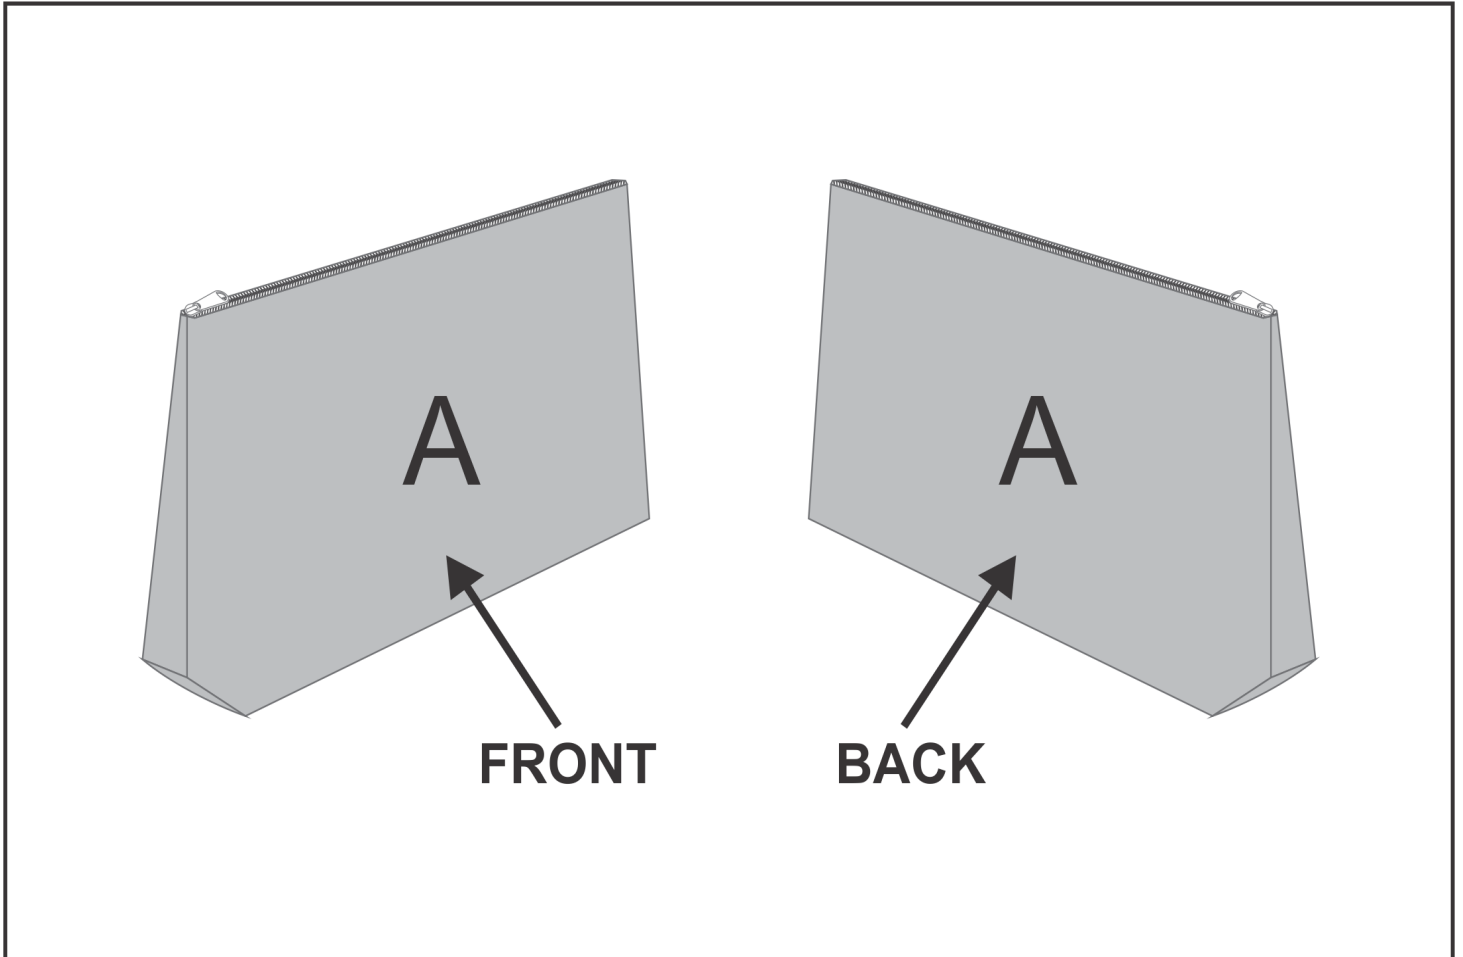

BC-HP-16-G

Hoppla Kosi Maxi Toiletry Bag

Need to know:

Includes 1-Position Sublimation (setup fees apply)

- Please Note: We cannot guarantee 100% logo Alignment on all Brandable Panels.

Branding Options:

Position	Branding Method (Branding Code)	No. of Colours	Dimension
A	Custom Sublimation A (CPSUB-A)	Full Colour	340mm wide x 470mm high